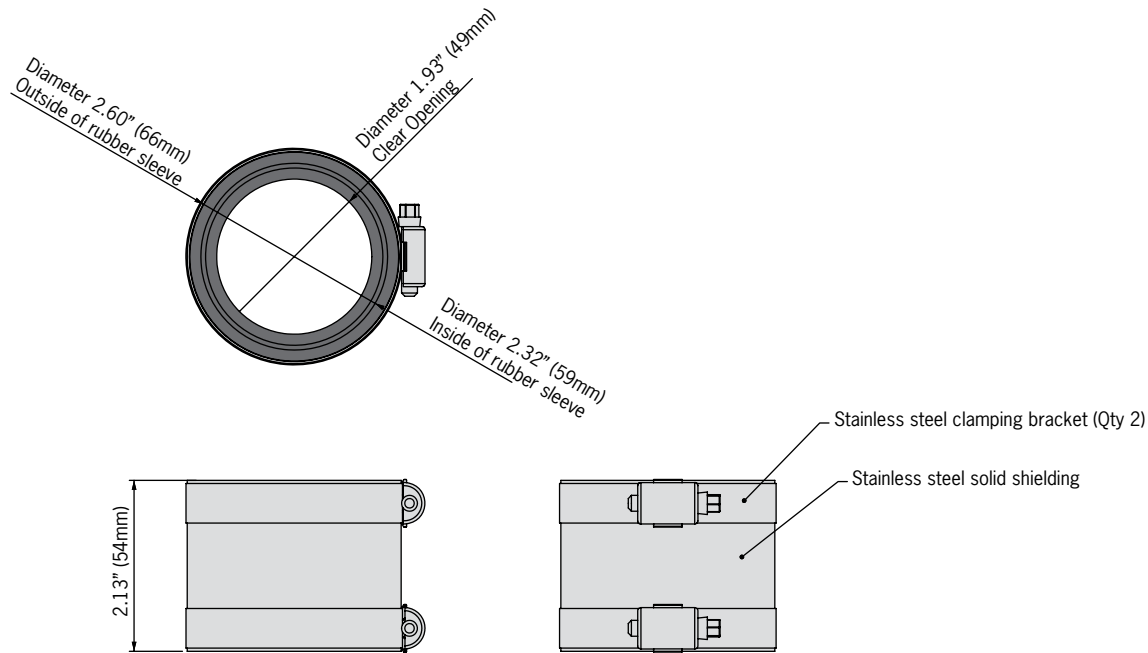

Shower Channel - Stainless Steel Clad Coupling

Product Table

Description	Part No.	Weight
Stainless steel clad coupling	93874	0.4

ACO Polymer Products, Inc.

West Sales Office
 825 W. Beechcraft St.
 Casa Grande, AZ 85122
 Tel: (520) 421-9988
 Toll Free: (888) 490-9552
 Fax: (520) 421-9899