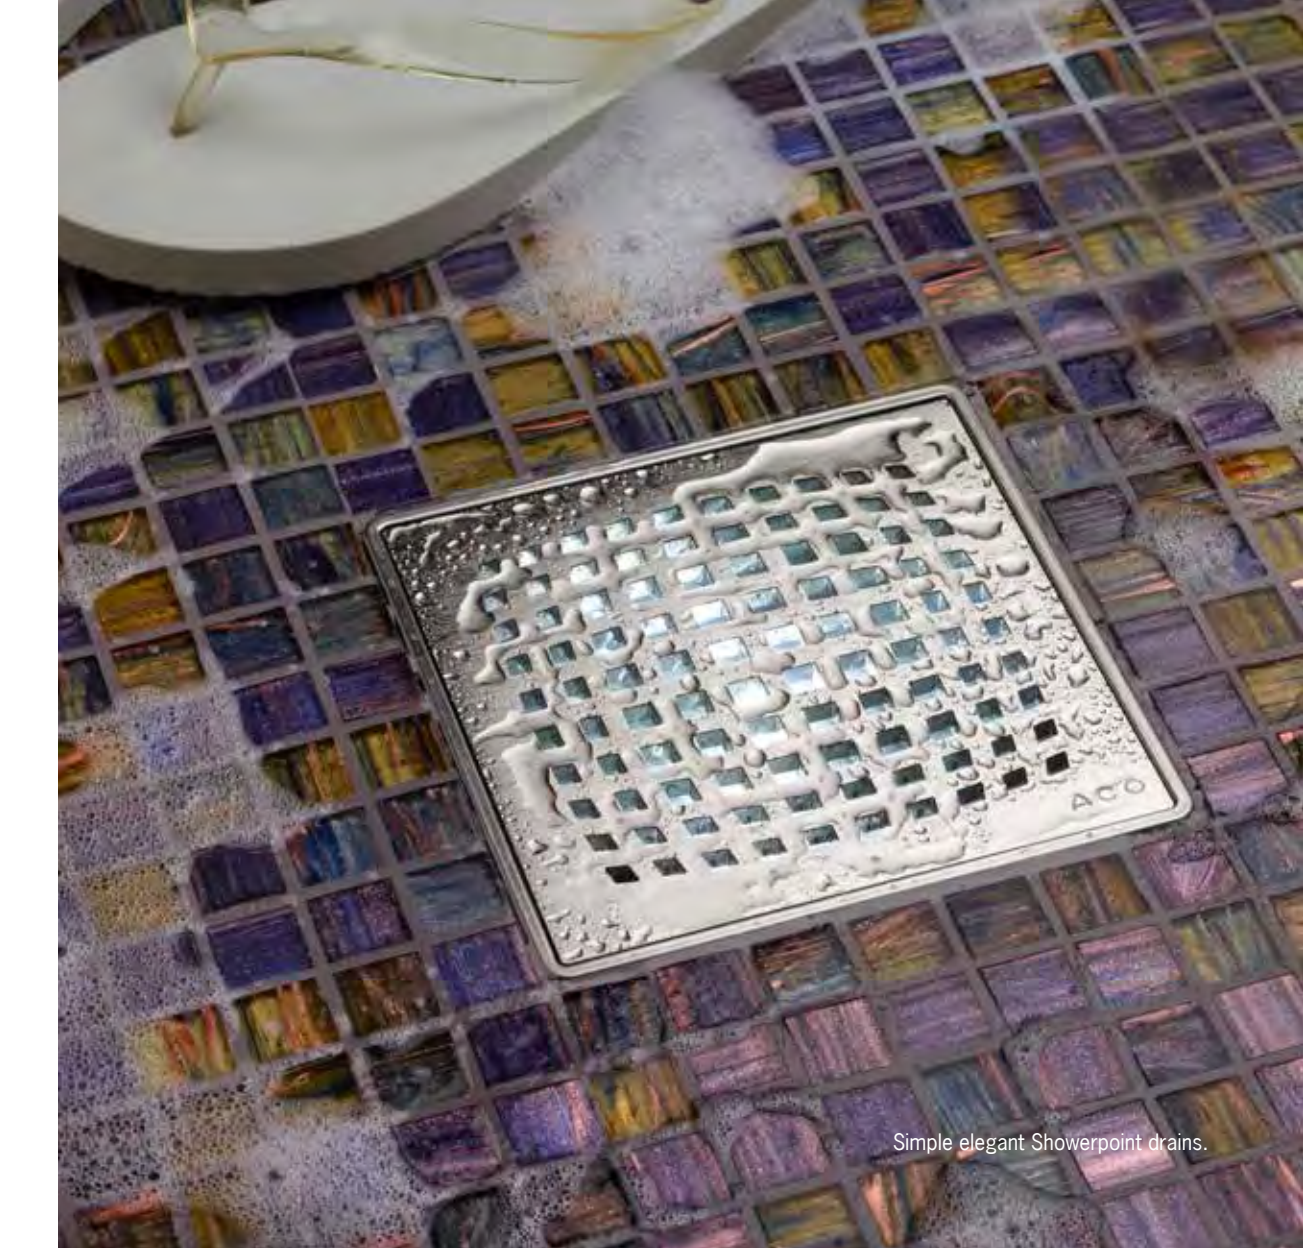

- **LED light option** - red, green, blue or white water-activated LED light option available.

Grate options

Wave

Quadrato

Mix

Pixel

Hawaii

Simple elegant Showerpoint drains.