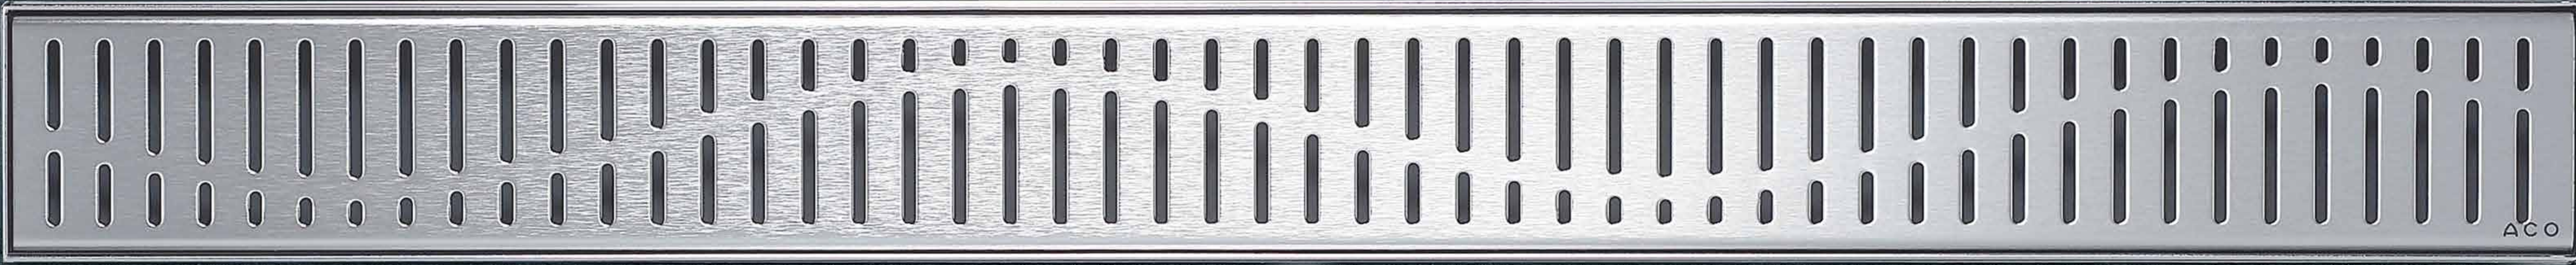

Full scale 800mm unit shown

Full scale 6' x 6' unit shown

ACO Polymer Products, Inc.

West Sales Office
825 W. Beechcraft St.
Casa Grande, AZ 85122
Tel: (520) 421-9988
Toll Free: (866) 809-4506
Fax: (520) 421-9899

Northeast Sales Office
9470 Pinecone Drive
Mentor, OH 44060
Tel: (440) 639-7230
Toll Free: (866) 809-4506
Fax: (440) 639-7235

Southeast Sales Office
4211 Pleasant Road
Fort Mill, SC 29708
Toll Free: (888) 490-9552
Toll Free: (866) 809-4506
Fax: (803) 802-1063

Follow us on

Electronic contact
info@QuARTzbyACO.com
www.QuARTzbyACO.com

May 2015

Re-order Part #QL001

ShowerPoint

QuARTz by ACO

Shower Channels

QuARTz by ACO