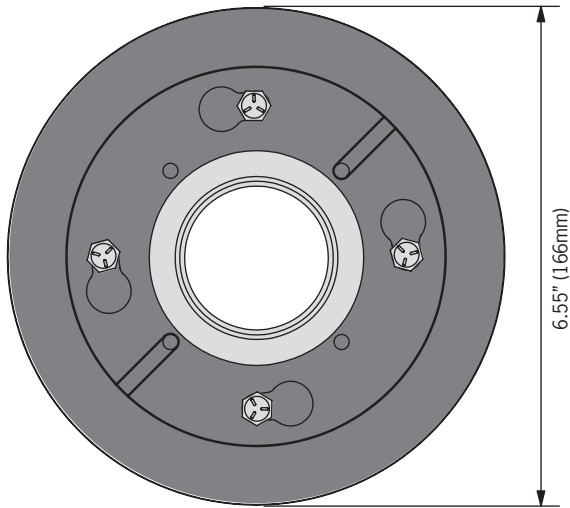

Shower Channel - Cast iron drain flange coupling

Product Table

Description	Part No.	Weight
Cast iron drain flange coupling	93808	4.7

ACO Polymer Products, Inc.

West Sales Office
 825 W. Beechcraft St.
 Casa Grande, AZ 85122
 Tel: (520) 421-9988
 Toll Free: (888) 490-9552
 Fax: (520) 421-9899