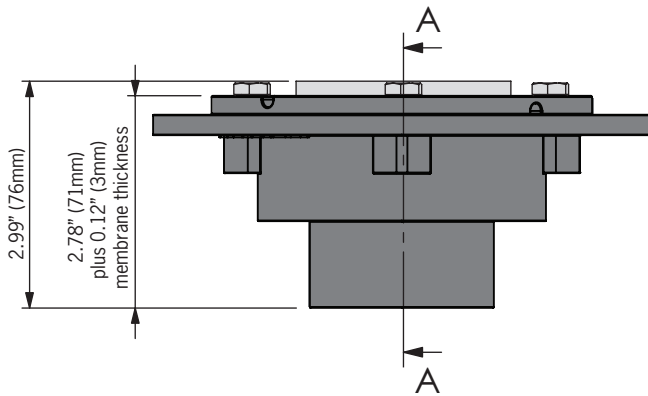

Shower Channel - Cast iron drain flange coupling

Product Table

Description	Part No.	Weight
Cast iron drain flange coupling	93808	4.7

ACO Polymer Products, Inc.

West Sales Office
 825 W. Beechcraft St.
 Casa Grande, AZ 85122
 Tel: (520) 421-9988
 Toll Free: (888) 490-9552
 Fax: (520) 421-9899