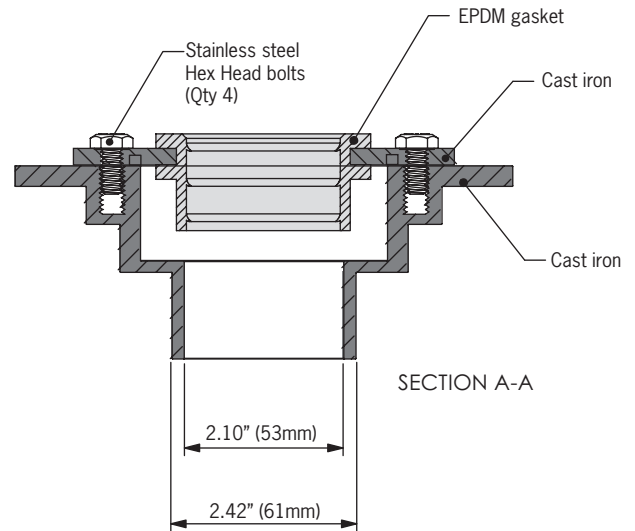

Shower Channel - Cast iron drain flange coupling

Product Table

Description	Part No.	Weight
Cast iron drain flange coupling	93808	4.7

ACO Polymer Products, Inc.

West Sales Office
 825 W. Beechcraft St.
 Casa Grande, AZ 85122
 Tel: (520) 421-9988
 Toll Free: (888) 490-9552
 Fax: (520) 421-9899