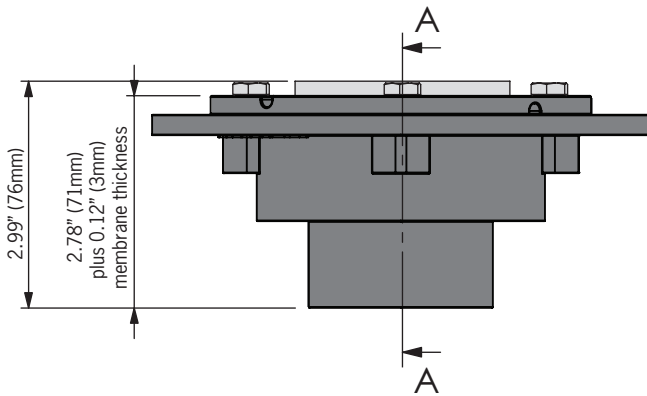

Shower Channel - Cast iron drain flange coupling

Product Table

Description	Part No.	Weight
Cast iron drain flange coupling	93808	4.7

ACO Polymer Products, Inc.

West Sales Office
 825 W. Beechcraft St.
 Casa Grande, AZ 85122
 Tel: (520) 421-9988
 Toll Free: (888) 490-9552
 Fax: (520) 421-9899